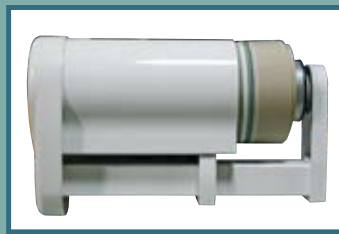

The G250 Retractable Awning is the perfect solution for roof mount installations.

The optional Roof Mount kit includes heavy-duty brackets for roof mount installation when wall space or height requirements cannot be met.