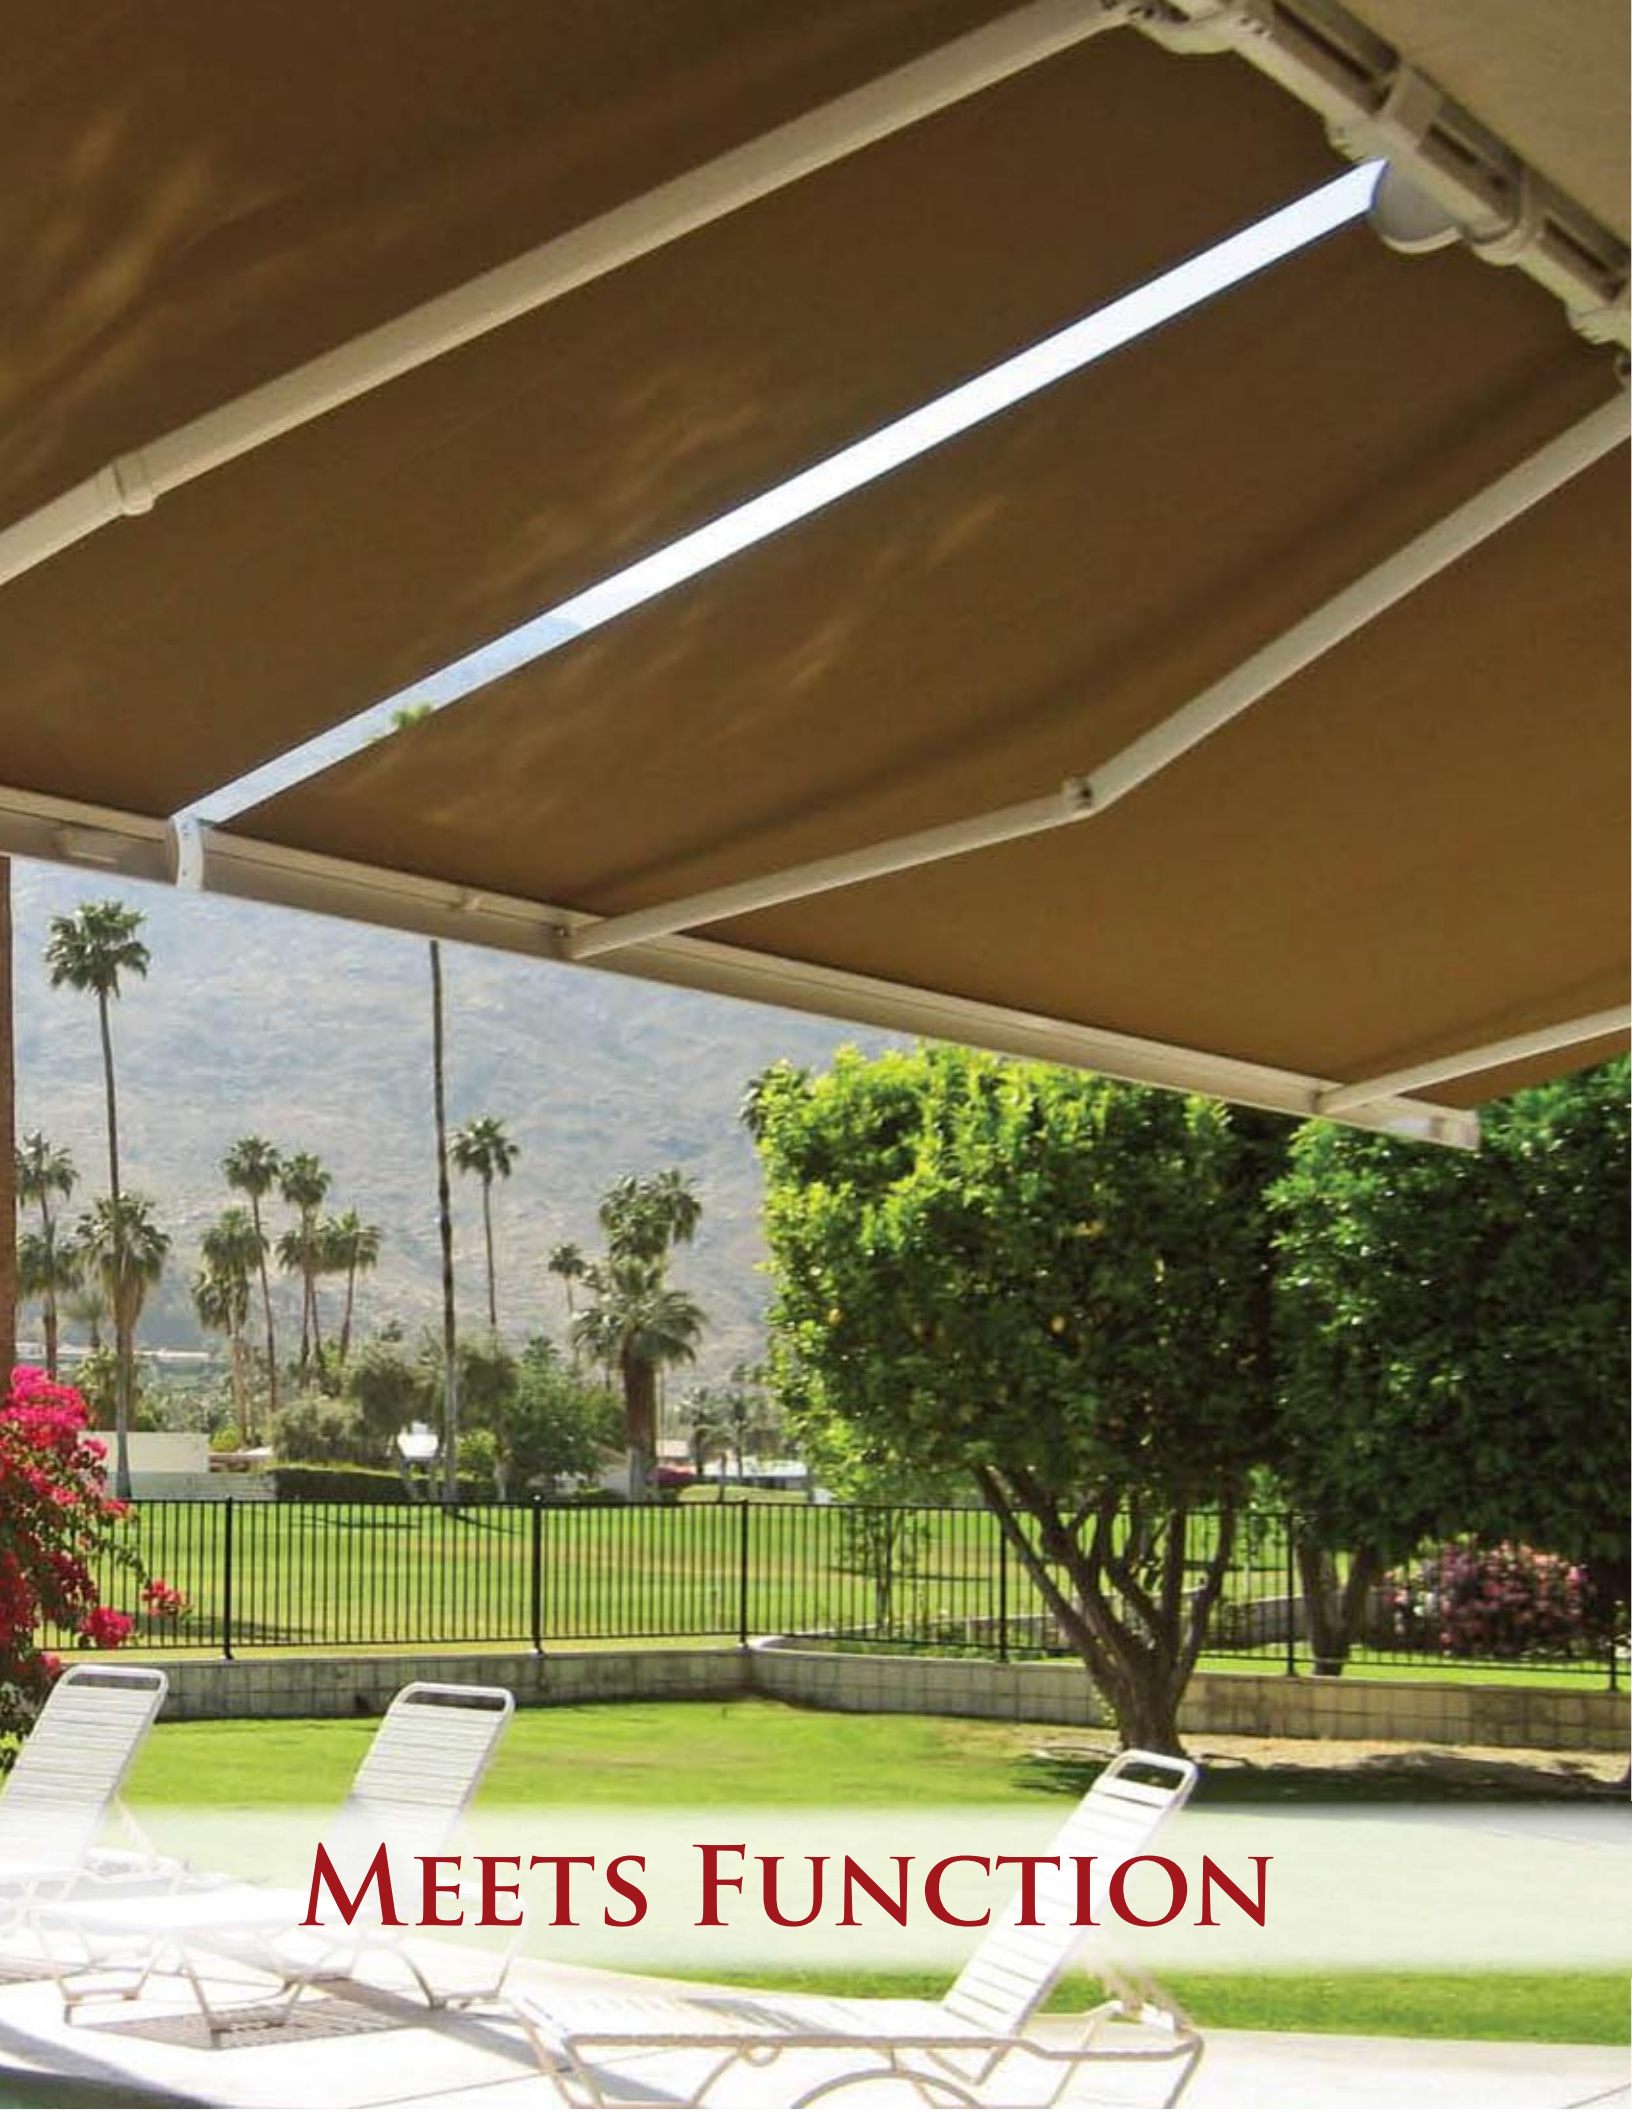

# G250

Partially Cassetted  
Retractable Awnings

**WHERE FASHION...**

**MEETS FUNCTION**

Golf Club House

## Strong enough to be commercial grade yet sleek enough for any application!

Incredible strength and sleek appearance! The G250 has patented articulating shoulders that provide easy to adjust pitch control. The drop forged arm and shoulder components are much stronger than the castings used by most other awning manufacturers. An integrated hood system wraps around the back to cover the fabric roll making this awning perfect for roof mount applications while the sleek front bar closes tight to protect the fabric when retracted. Available up to 40' wide and 13'-2 projection, the G250 is sure to solve your shading problems while providing unmatched performance and reliability.

# G250 Series Retractable Awning

Cool comfortable shade is the goal and the sleek partially cased G250 retractable awning delivers. This beautiful, German engineered awning provides shade without any unsightly poles to obstruct your view. When you don't need your awning, simply retract it with the turn of the hand crank or press of a button if equipped with an optional motor.

You're proud of your home and the NuImage G250 is an awning that adds style and elegance with incredible functionality. The partially cased design makes the awning disappear against your home's exterior when closed yet makes a stunning statement of modern design when open.