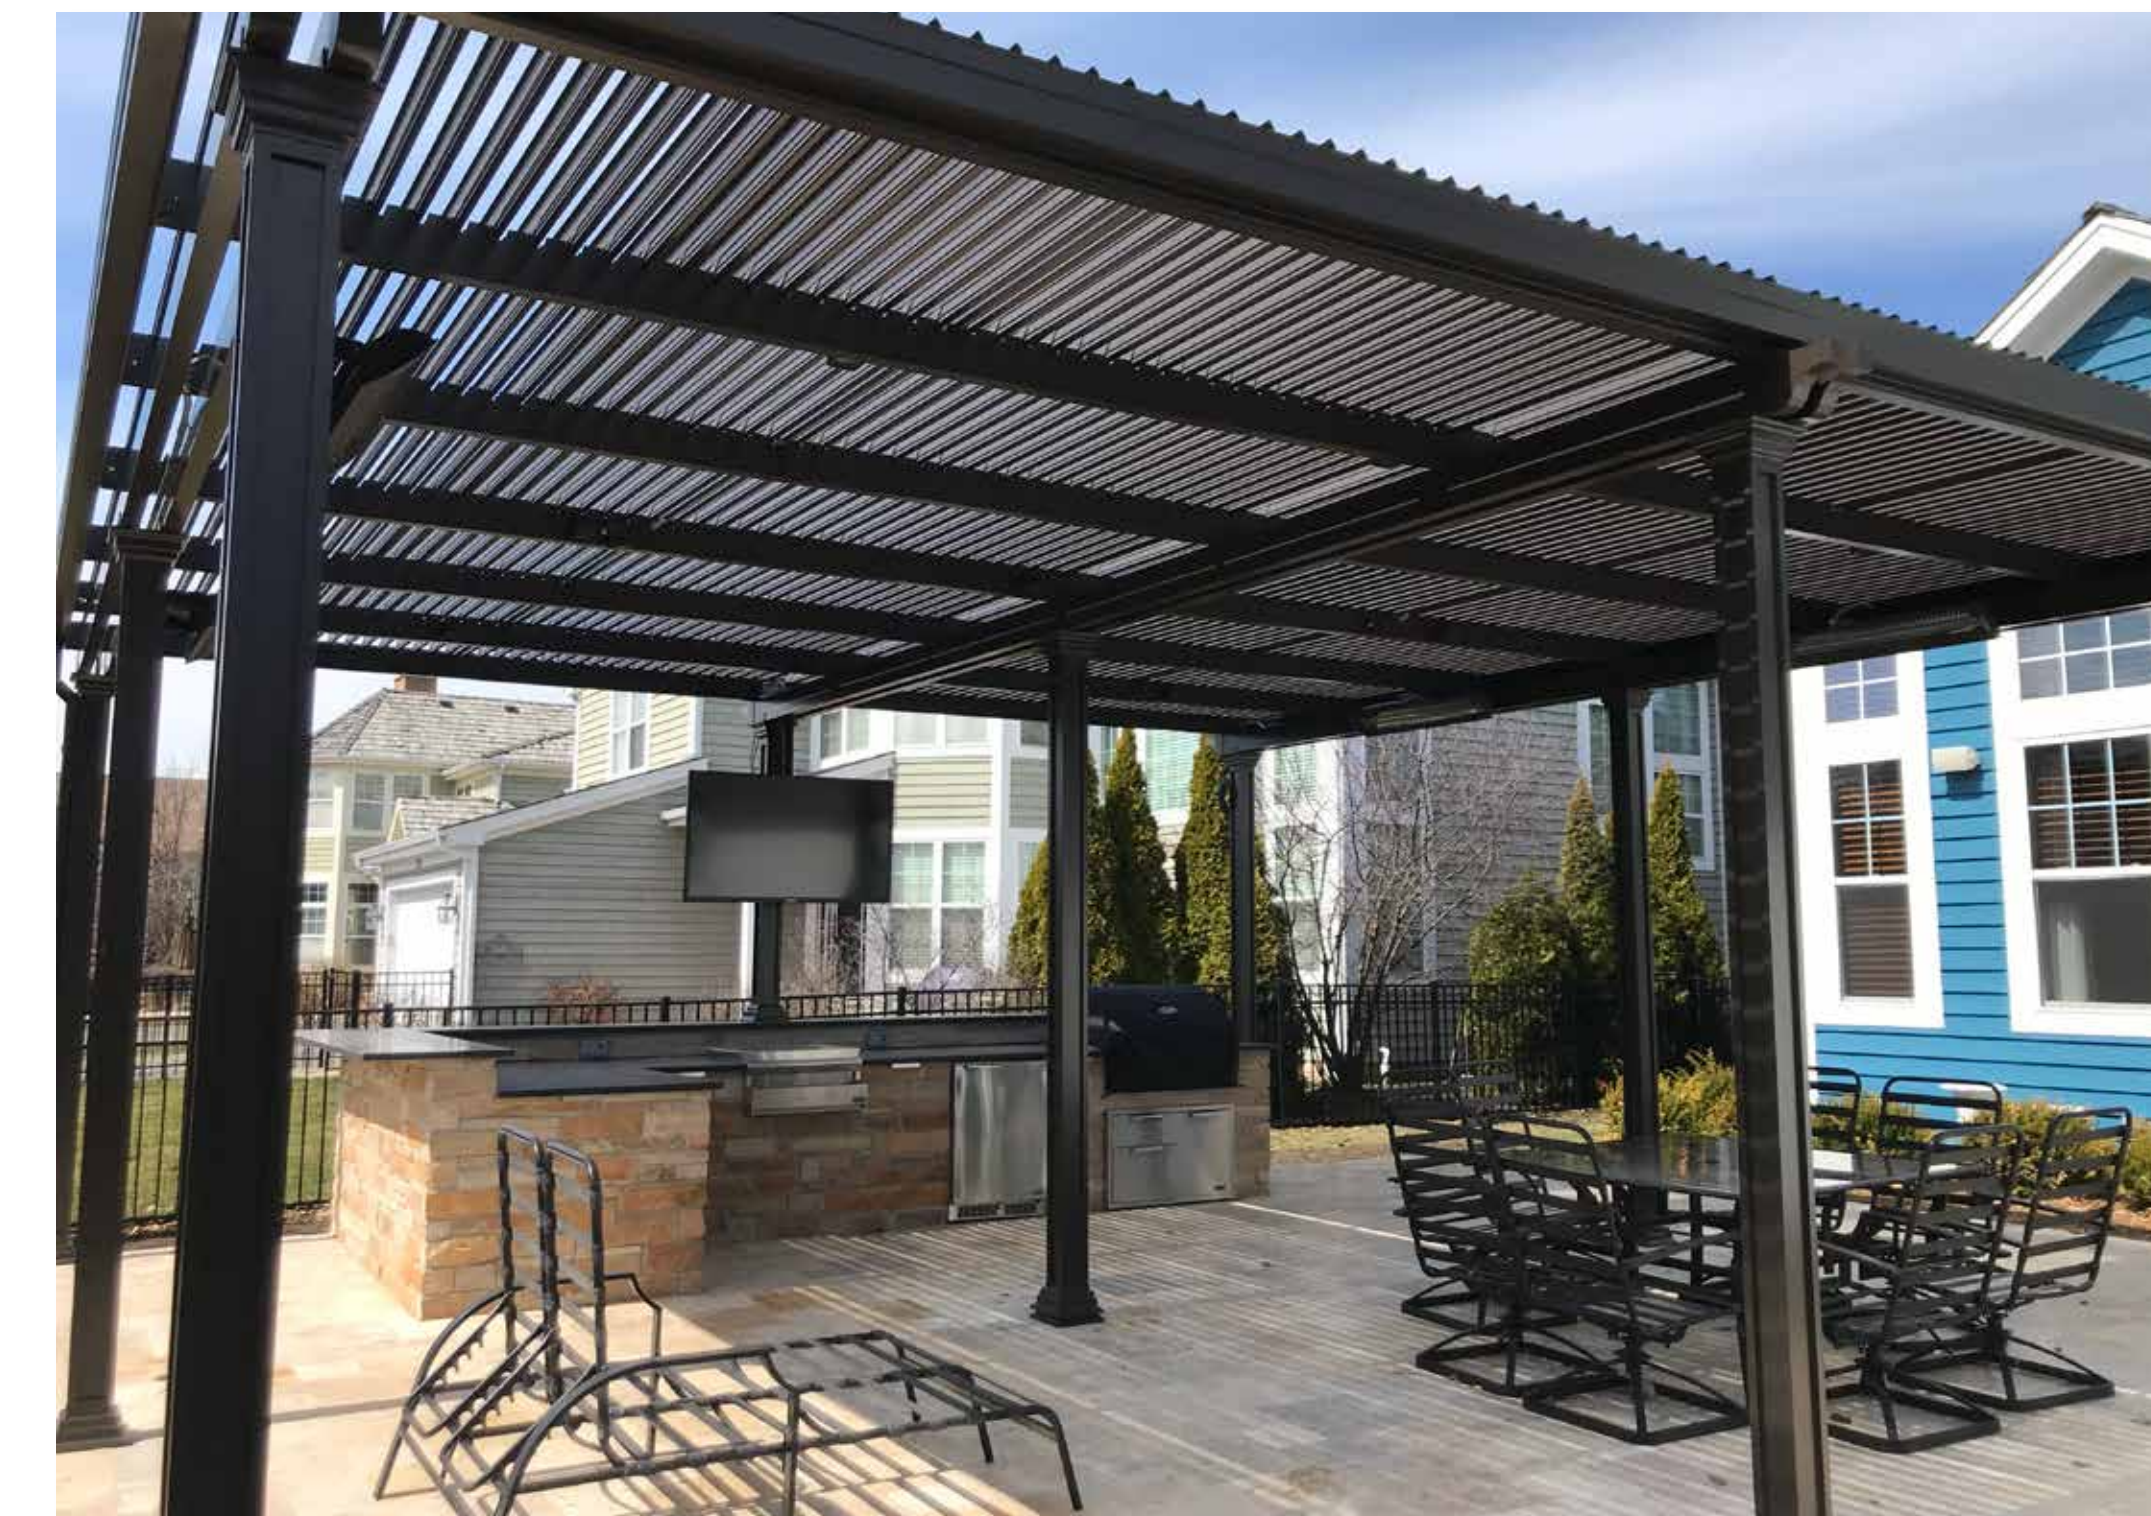

## No. 1 Selling Motorized Pergola

- Made from aircraft grade extruded aluminum
- Engineered for hurricane strength winds and heavy snow loads
- Extruded, powder coated & fabricated in our factory
- Comes with a limited Lifetime warranty
- UV, architectural powder coat that meets AAMA 2604 standards
- No plastic, vinyl or resin parts
- Maintenance free
- Made in the USA

- Incorporate angles, curves & radius
- Total design flexibility
- Can be constructed on existing structures
- 3 standard colors:
  - White
  - Dark Bronze
  - Taupe
- Available in 80 custom colors
- Built to your design specifications

WeatherGuard  
Motorized  
Pergola FAQ

"We love the flexibility of having a closed or open roof and something in-between. This makes our outdoor seating area more usable through the seasons and a space that meets everyone's desires. It is so easy to operate, looks amazing and is always a talking point with friends."