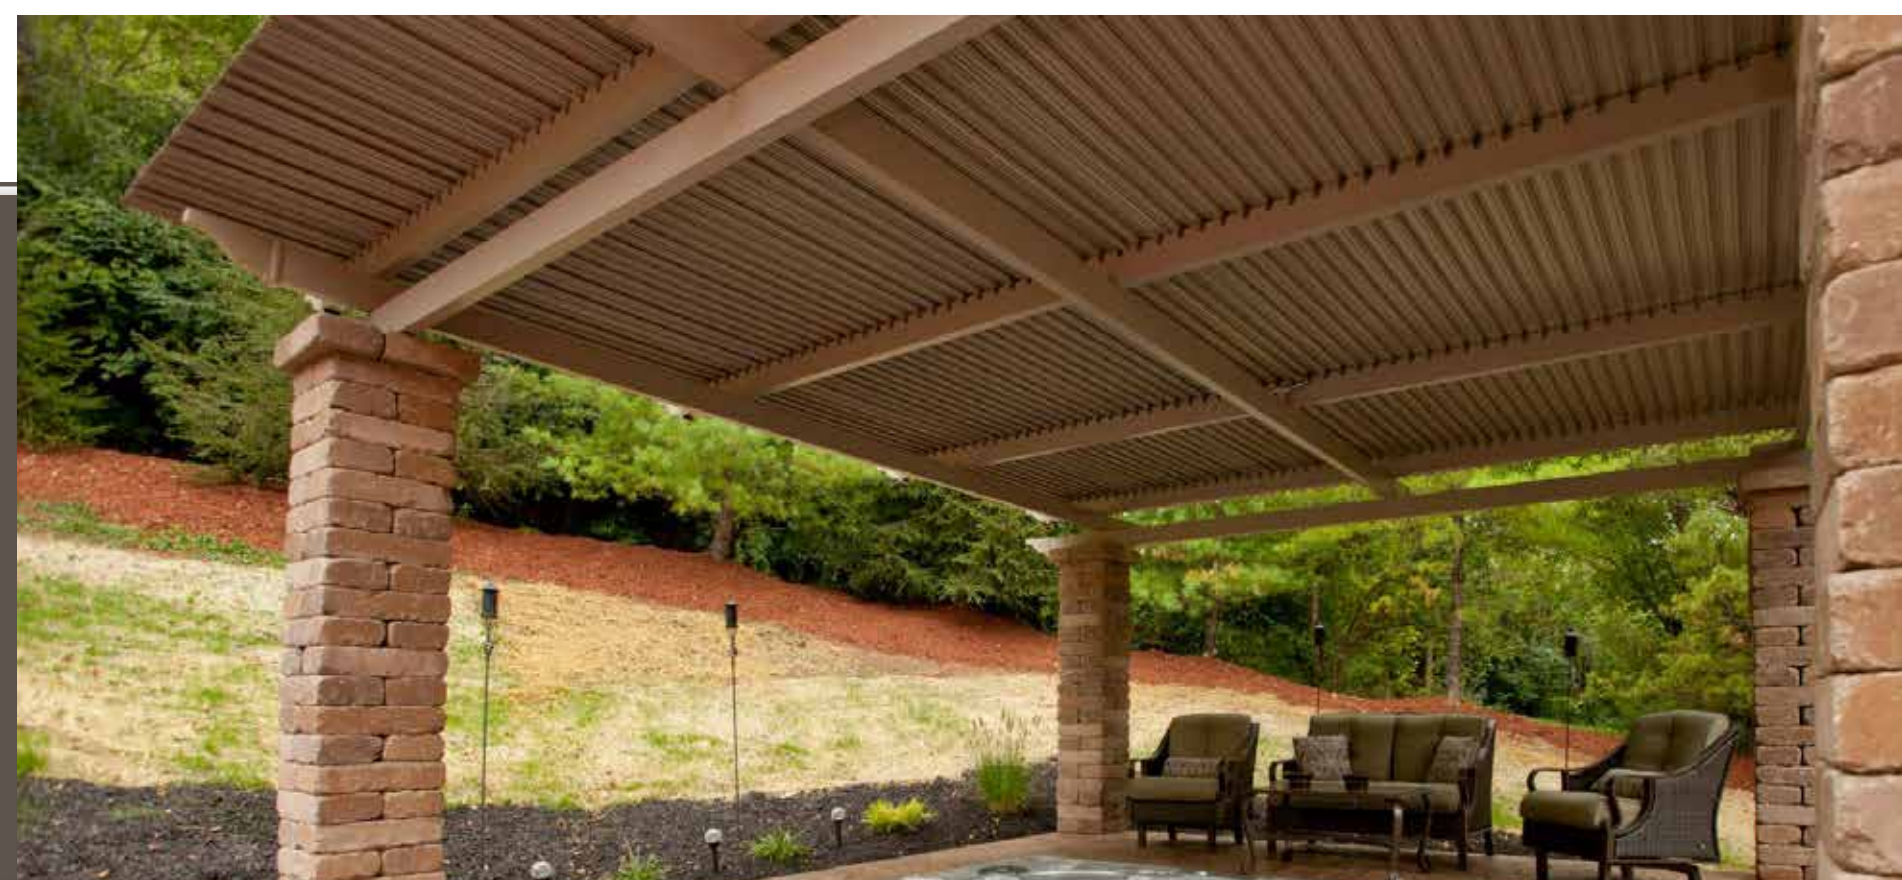

- Lowers patio and deck temperatures on average of 15-20 degrees
- Controls the amount of sun or shade into your home
- Add value and aesthetic appeal to your home
- Protects patio and deck appliances and furniture
- Creates a beautiful backyard oasis of ventilation, shade and protection
- Protects and adds to the life of your deck or patio
- Extends your living space to a patio or deck
- Never worry about unpredictable weather conditions for outdoor events