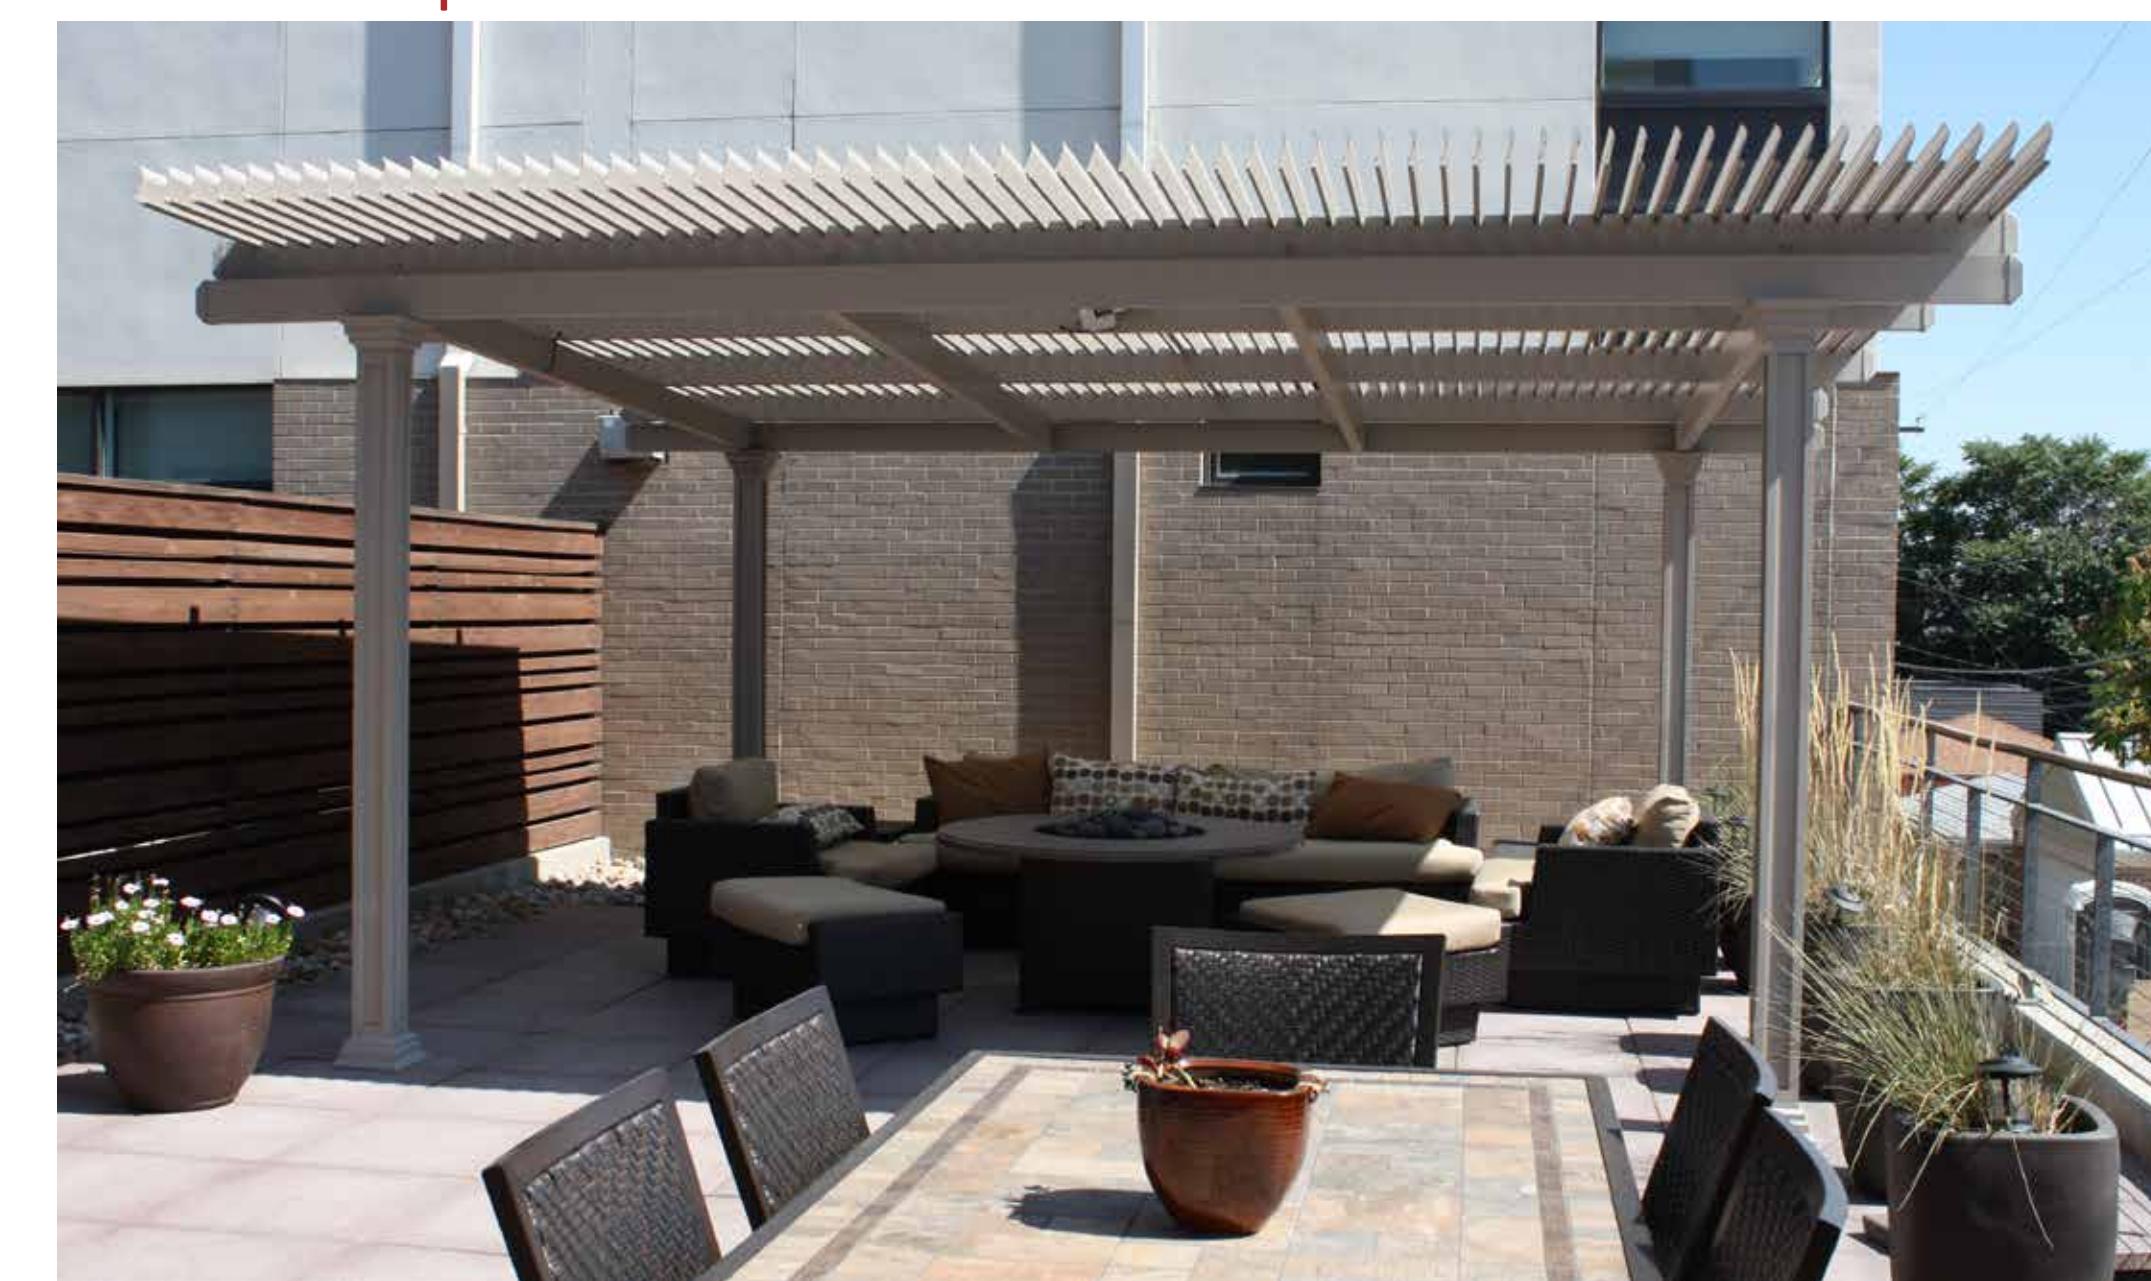

Opens And Closes With the Push Of A Button!

Your Authorized Dealer:

Baraboo Awning
1111 Walnut Street
Baraboo, WI 53913

800-332-8303
www.barabooawning.com
info@barabooawning.com