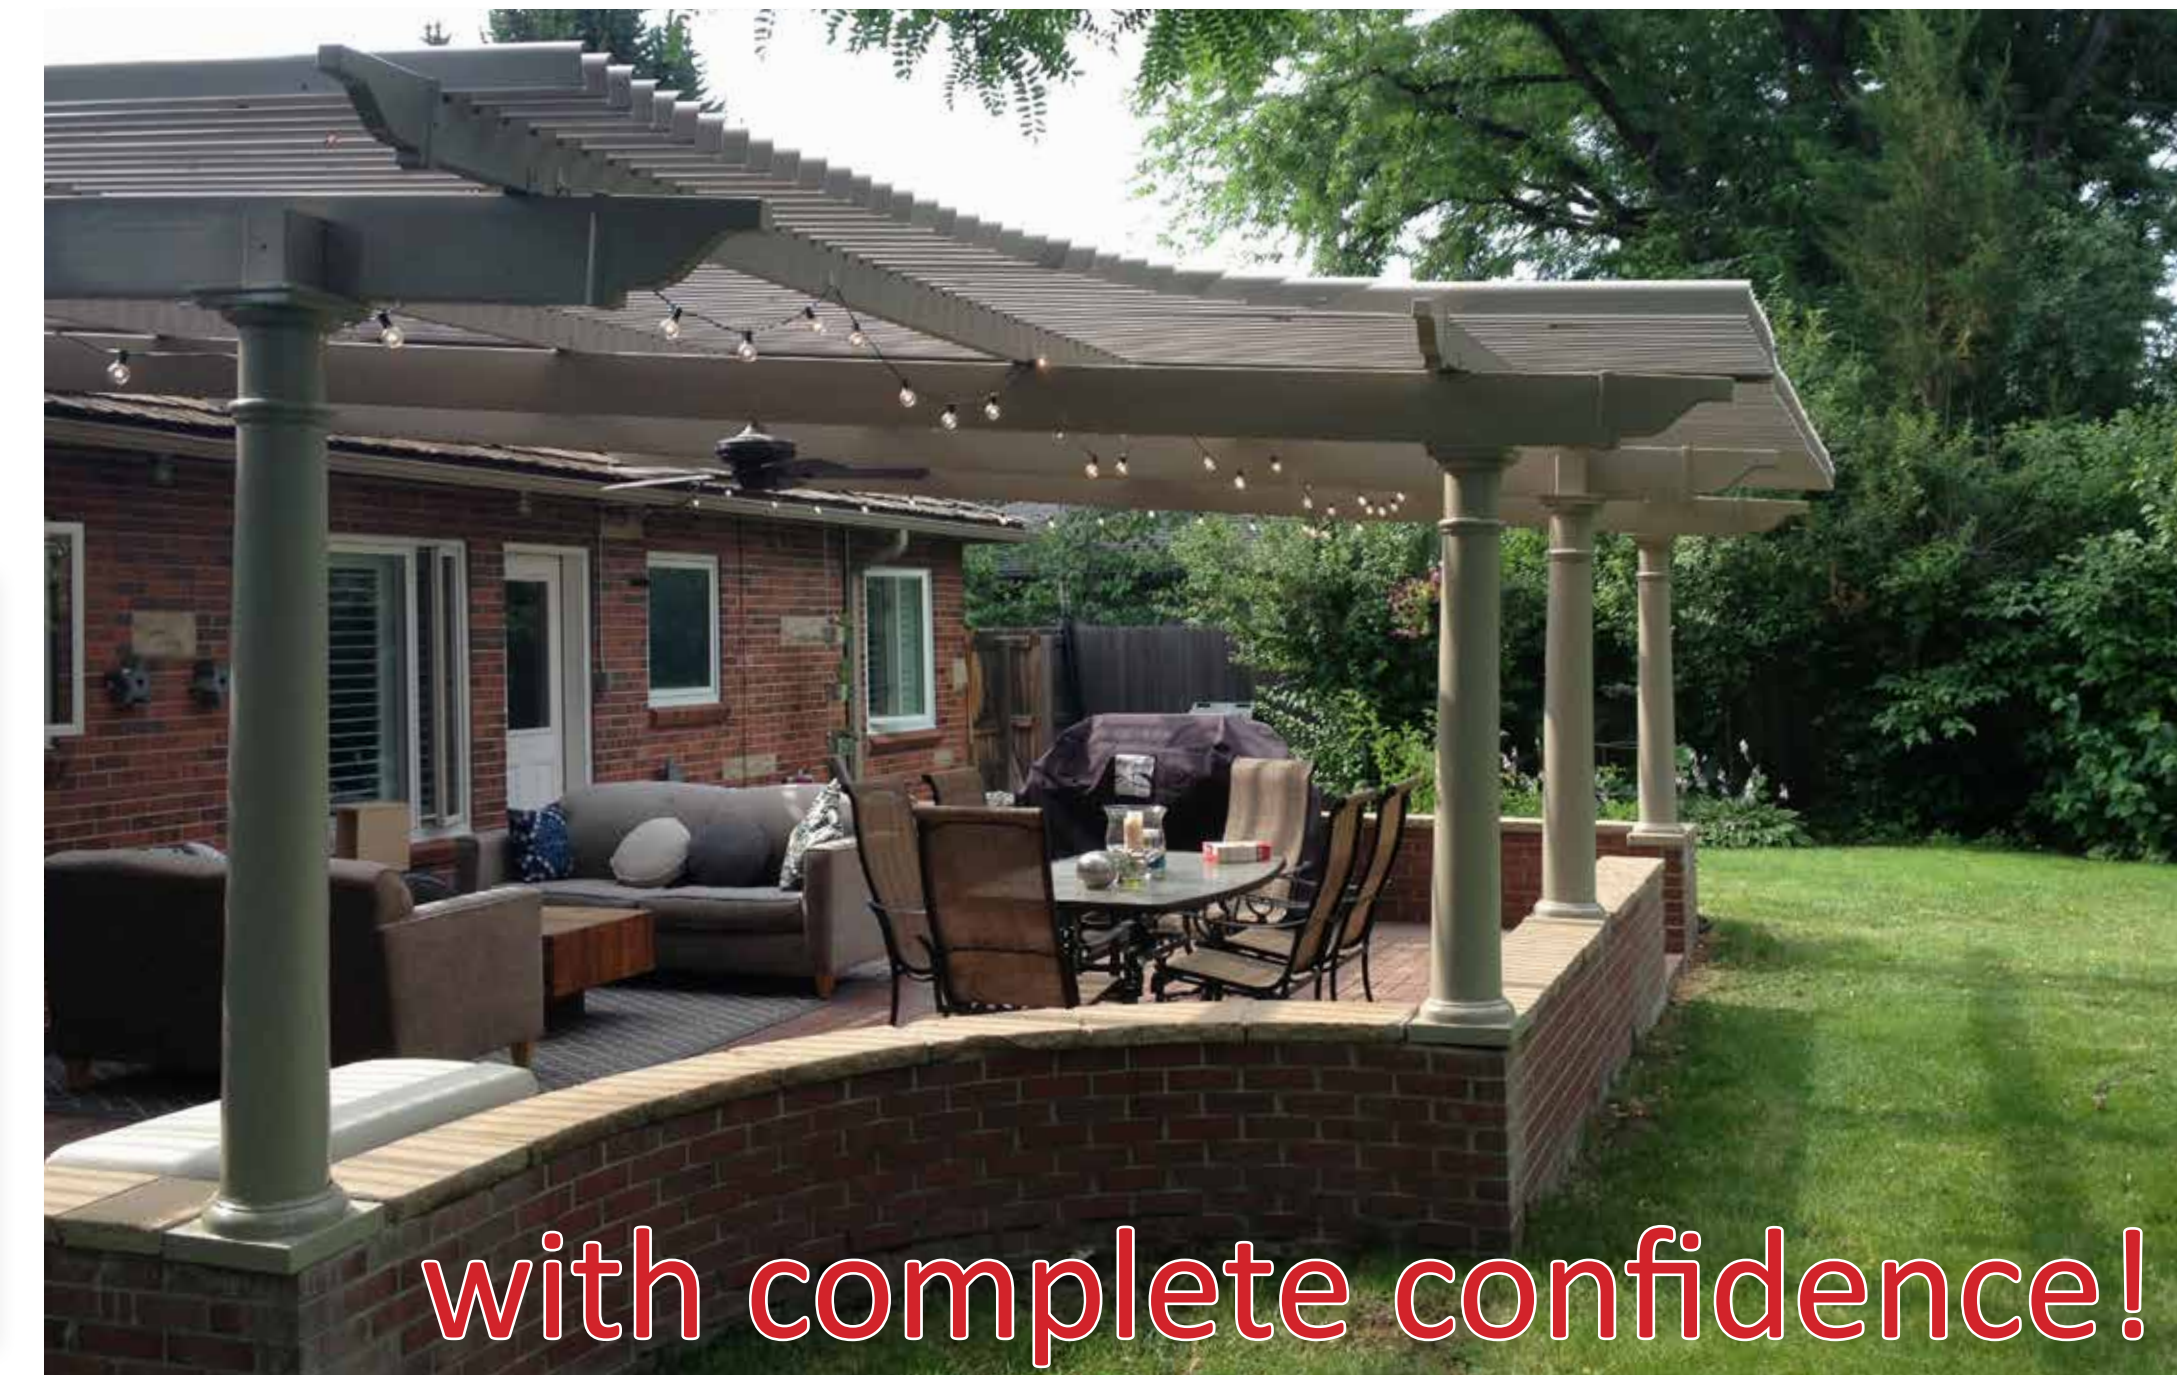

Plan your next outdoor activity